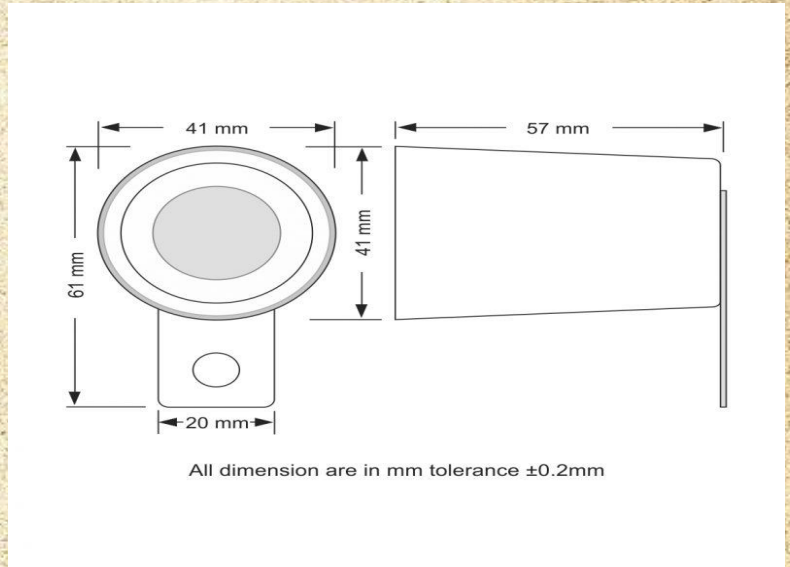

Piezo Siren

1L-SHPS-015

Product

Tone

Operating Voltage

Current

Sound Level

Operating Temperature

Material of Housing

Colour

Weight

Mounting Bracket Material

Dimension

Warranty

Piezo Siren – 1L-SHPS-015

Standard Siren Tone

10~15 V DC (Typical 12Volt DC)

60mA (at 12V DC)

85 dB at 1 Mtr. Distance (at 12 V DC)

0° C to +50° C

ABS 300

White / Black

80 Gm. (approximately with packing)

M.S.

61mm X 41mm X 57mm.

One year against any manufacturing defects