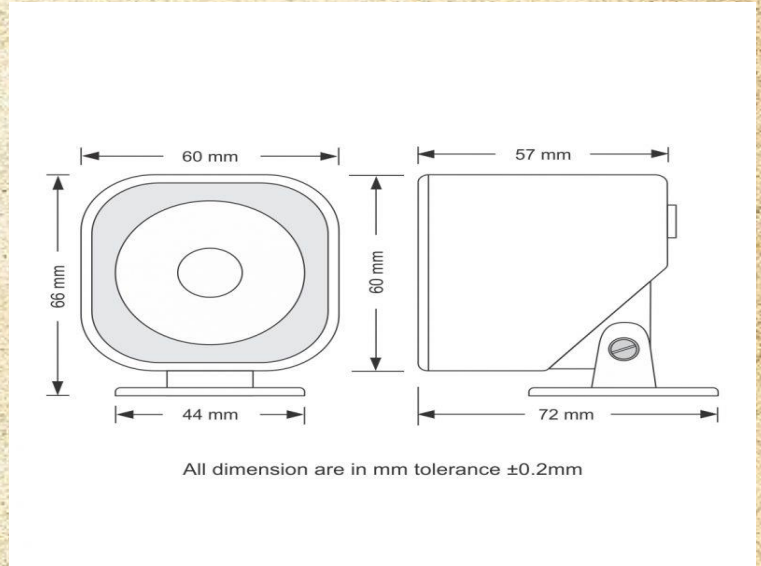

Piezo Siren

1L-SHPS-011

Product

Tone

Operating Voltage

Current

Sound Level

Operating Temperature

Continuous Operation

Material of Housing

Colour

Weight

Mounting Bracket Material

Dimension

Warranty

Piezo Siren – 1L-SHPS-011

Standard Siren Tone/ Tuk-Tuk

10~15 V DC (Typical 12Volt DC)

80 mA (at 12V DC)

110 dB at 1 Mtr. Distance (at 12 V DC)

0° C to +50° C

Maximum for 20 min at Room Temp.

ABS 300

Black

100 Gm. (approximately with packing)

ABS 300

56mm X 41mm X 65mm

One year against any manufacturing defects