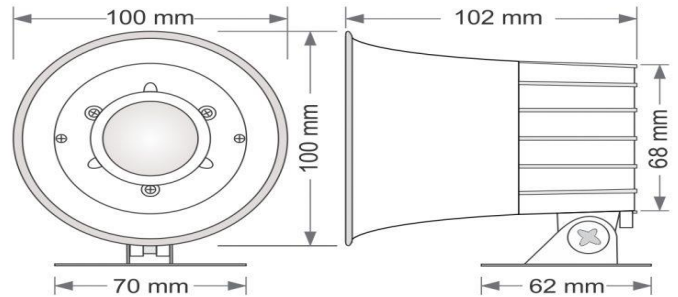

Electronic Siren

1L-SHES-012

All dimension are in mm tolerance $\pm 0.2\text{mm}$

Product

Tone

Operating Voltage

Current

Sound level

Black, White

410 gm (approximately with packing)

M.S. (Adjustable mounting bracket).

100mm X 102mm X 68mm

One year against any manufacturing defects